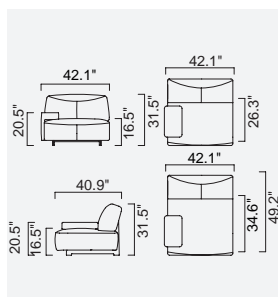

da vinci

- 35 density Superlex seat foam
- Ability to have large sessions (Da Vinci mechanism)
- Plywood skeleton
(10 year warranty compliance with European norms)
- HYPER sponge on the back
- Seating height 16.5 inch
- Sofa height 31.5 inch

Arm Module (Right)
(Ceramic - Leather)

Arm Module (Left)
(Ceramic - Leather)

Inter Module

Pouf

Corner Module

Sofa Table

Arm Module (Right)
(Ceramic)

Arm Module (Left)
(Ceramic)