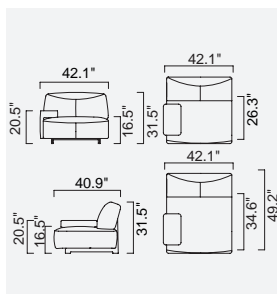

da vinci

- 35 density Superlex seat foam
- Ability to have large sessions (Da Vinci mechanism)
- Plywood skeleton
(10 year warranty compliance with European norms)
- HYPER sponge on the back
- Seating height 16.5 inch
- Sofa height 31.5 inch

Arm Module (Right)
(Ceramic - Leather)

Arm Module (Left)
(Ceramic - Leather)

Inter Module

Pouf

Corner Module

Sofa Table

Arm Module (Right)
(Ceramic)

Arm Module (Left)
(Ceramic)