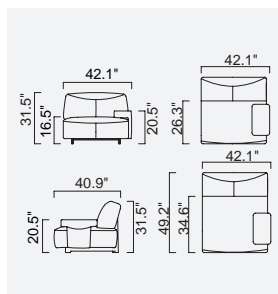

da vinci

- 35 density Superlex seat foam
- Ability to have large sessions (Da Vinci mechanism)
- Plywood skeleton
(10 year warranty compliance with European norms)
- HYPER sponge on the back
- Seating height 16.5 inch
- Sofa height 31.5 inch

Arm Module (Right)
(Ceramic - Leather)

Arm Module (Left)
(Ceramic - Leather)

Inter Module

Pouf

Corner Module

Sofa Table

Arm Module (Right)
(Ceramic)

Arm Module (Left)
(Ceramic)