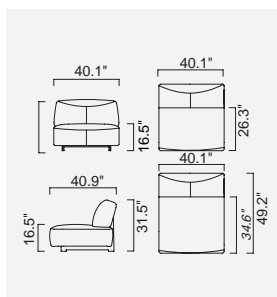

da vinci

- 35 density Superlex seat foam
- Ability to have large sessions (Da Vinci mechanism)
- Plywood skeleton
(10 year warranty compliance with European norms)
- HYPER sponge on the back
- Seating height 16.5 inch
- Sofa height 31.5 inch

Arm Module (Right)
(Ceramic - Leather)

Arm Module (Left)
(Ceramic - Leather)

Inter Module

Pouf

Corner Module

Sofa Table

Arm Module (Right)
(Ceramic)

Arm Module (Left)
(Ceramic)