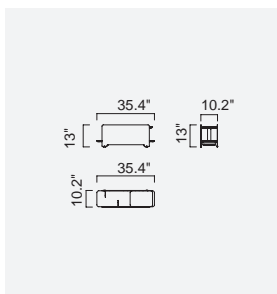

da vinci

- 35 density Superlex seat foam
- Ability to have large sessions (Da Vinci mechanism)
- Plywood skeleton
(10 year warranty compliance with European norms)
- HYPER sponge on the back
- Seating height 16.5 inch
- Sofa height 31.5 inch

Arm Module (Right)
(Ceramic - Leather)

Arm Module (Left)
(Ceramic - Leather)

Inter Module

Pouf

Corner Module

Sofa Table

Arm Module (Right)
(Ceramic)

Arm Module (Left)
(Ceramic)