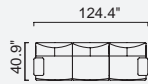

OPTION 6

OPTION 7

OPTION 12

OPTION 15