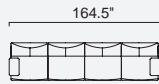

da vinci

- 35 density Superlex seat foam
- Ability to have large sessions (Da Vinci mechanism)
- Plywood skeleton
(10 year warranty compliance with European norms)
- HYPER sponge on the back
- Seating height 16.5 inch
- Sofa height 31.5 inch

Arm Module (Right)
(Ceramic - Leather)

Arm Module (Left)
(Ceramic - Leather)

Inter Module

Pouf

Corner Module

Sofa Table

Arm Module (Right)
(Ceramic)

Arm Module (Left)
(Ceramic)

OPTION 1

OPTION 2

OPTION 3

OPTION 4

OPTION 5

OPTION 6

OPTION 7

OPTION 8