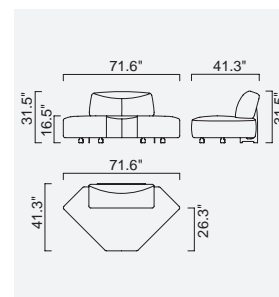

da vinci

- 35 density Superlex seat foam
- Ability to have large sessions (Da Vinci mechanism)
- Plywood skeleton
(10 year warranty compliance with European norms)
- HYPER sponge on the back
- Seating height 16.5 inch
- Sofa height 31.5 inch

Arm Module (Right)
(Ceramic - Leather)

Arm Module (Left)
(Ceramic - Leather)

Inter Module

Pouf

Corner Module

Sofa Table

Arm Module (Right)
(Ceramic)

Arm Module (Left)
(Ceramic)