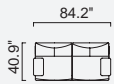

da vinci

- 35 density Superlex seat foam
- Ability to have large sessions (Da Vinci mechanism)
- Plywood skeleton
(10 year warranty compliance with European norms)
- HYPER sponge on the back
- Seating height 16.5 inch
- Sofa height 31.5 inch

Arm Module (Right)
(Ceramic - Leather)

Arm Module (Left)
(Ceramic - Leather)

Inter Module

Pouf

Corner Module

Sofa Table

Arm Module (Right)
(Ceramic)

Arm Module (Left)
(Ceramic)

OPTION 1

OPTION 2

OPTION 3

OPTION 4

OPTION 5

OPTION 6

OPTION 7

OPTION 8