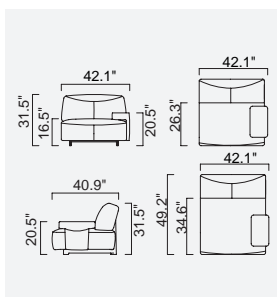

da vinci

- 35 density Superlex seat foam
- Ability to have large sessions (Da Vinci mechanism)
- Plywood skeleton
(10 year warranty compliance with European norms)
- HYPER sponge on the back
- Seating height 16.5 inch
- Sofa height 31.5 inch

Arm Module (Right)
(Ceramic - Leather)

Arm Module (Left)
(Ceramic - Leather)

Inter Module

Pouf

Corner Module

Sofa Table

Arm Module (Right)
(Ceramic)

Arm Module (Left)
(Ceramic)