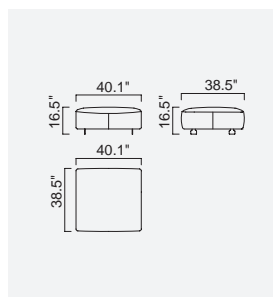

da vinci

- 35 density Superlex seat foam
- Ability to have large sessions (Da Vinci mechanism)
- Plywood skeleton
(10 year warranty compliance with European norms)
- HYPER sponge on the back
- Seating height 16.5 inch
- Sofa height 31.5 inch

Arm Module (Right)
(Ceramic - Leather)

Arm Module (Left)
(Ceramic - Leather)

Inter Module

Pouf

Corner Module

Sofa Table

Arm Module (Right)
(Ceramic)

Arm Module (Left)
(Ceramic)